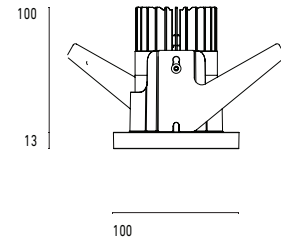

### Model

<b>Name</b>	Mono 100 Type 1 Recessed Downlighter
<b>Finish</b>	Structured White
<b>Area</b>	Indoor

### System

<b>Power (Luminaire)</b>	12W
<b>Power (System)</b>	14W
<b>Voltage</b>	240V-AC
<b>Optics</b>	Rotationally Symmetrical Direct 60°
<b>Colour Temperature</b>	2700°K
<b>Luminous Flux</b>	981lm
<b>TM30</b>	Rf95 Rg103
<b>CRI</b>	Ra97
<b>Lumen Maintenance</b>	L90 B10 50000hrs
<b>Chromacity</b>	<3 McAdam Step Ellipse
<b>Articulation</b>	Fixed
<b>Cut-Out</b>	
<b>Ingress Protection</b>	IP44
<b>Control Device</b>	Remote Phase DIM (Included)
<b>Class</b>	III